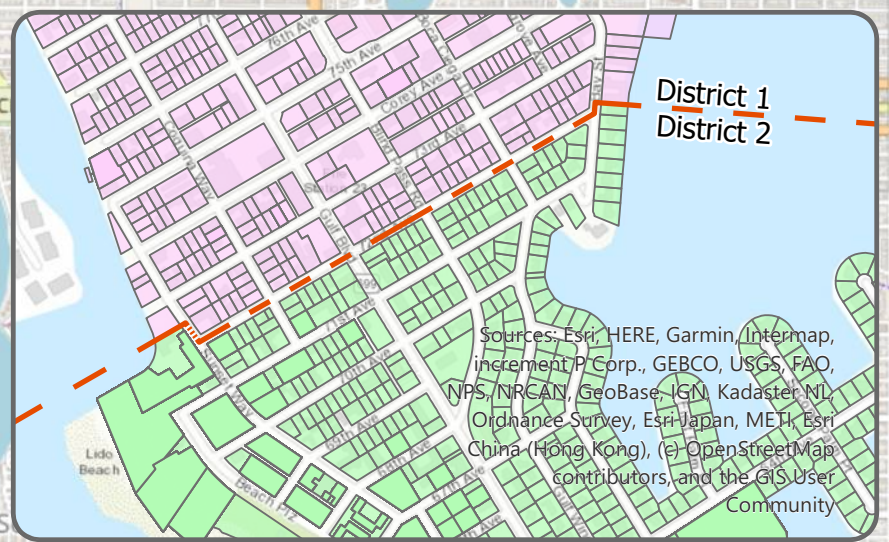

St Pete Beach Election Districts Map

Legend

Election Districts

- City District #1, County District #405
Vote at Community Center
7701 Boca Ciega Dr.
- City District #2, County District #404
Vote at Community Center
7701 Boca Ciega Dr.
- City District #3, County District #403
Vote at Warren Webster Community Center
1500 Pass-a-Grille Way
- City District #4, County District #402
Vote at Warren Webster Community Center
1500 Pass-a-Grille Way