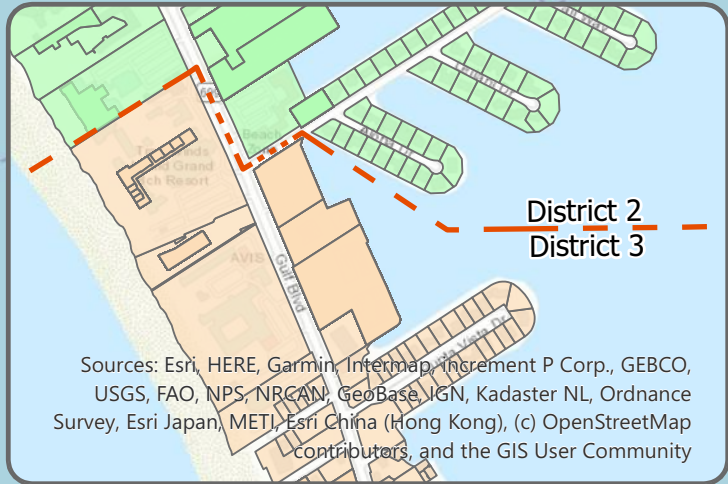

St Pete Beach Election Districts Map

Legend

Election Districts

- City District #1, County District #405
Vote at Community Center
7701 Boca Ciega Dr.
- City District #2, County District #404
Vote at Community Center
7701 Boca Ciega Dr.
- City District #3, County District #403
Vote at Warren Webster Community Center
1500 Pass-a-Grille Way
- City District #4, County District #402
Vote at Warren Webster Community Center
1500 Pass-a-Grille Way