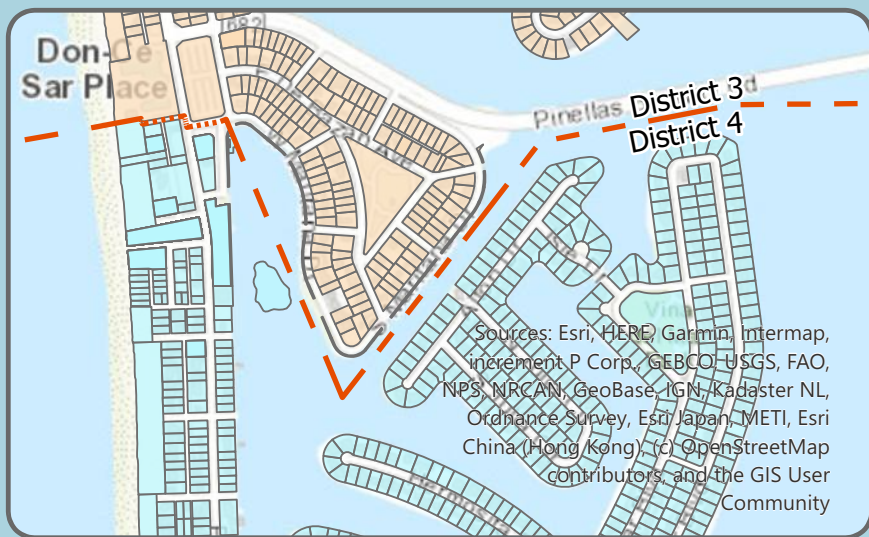

St Pete Beach Election Districts Map

Legend

Election Districts

- City District #1, County District #405
Vote at Community Center
7701 Boca Ciega Dr.
- City District #2, County District #404
Vote at Community Center
7701 Boca Ciega Dr.
- City District #3, County District #403
Vote at Warren Webster Community Center
1500 Pass-a-Grille Way
- City District #4, County District #402
Vote at Warren Webster Community Center
1500 Pass-a-Grille Way